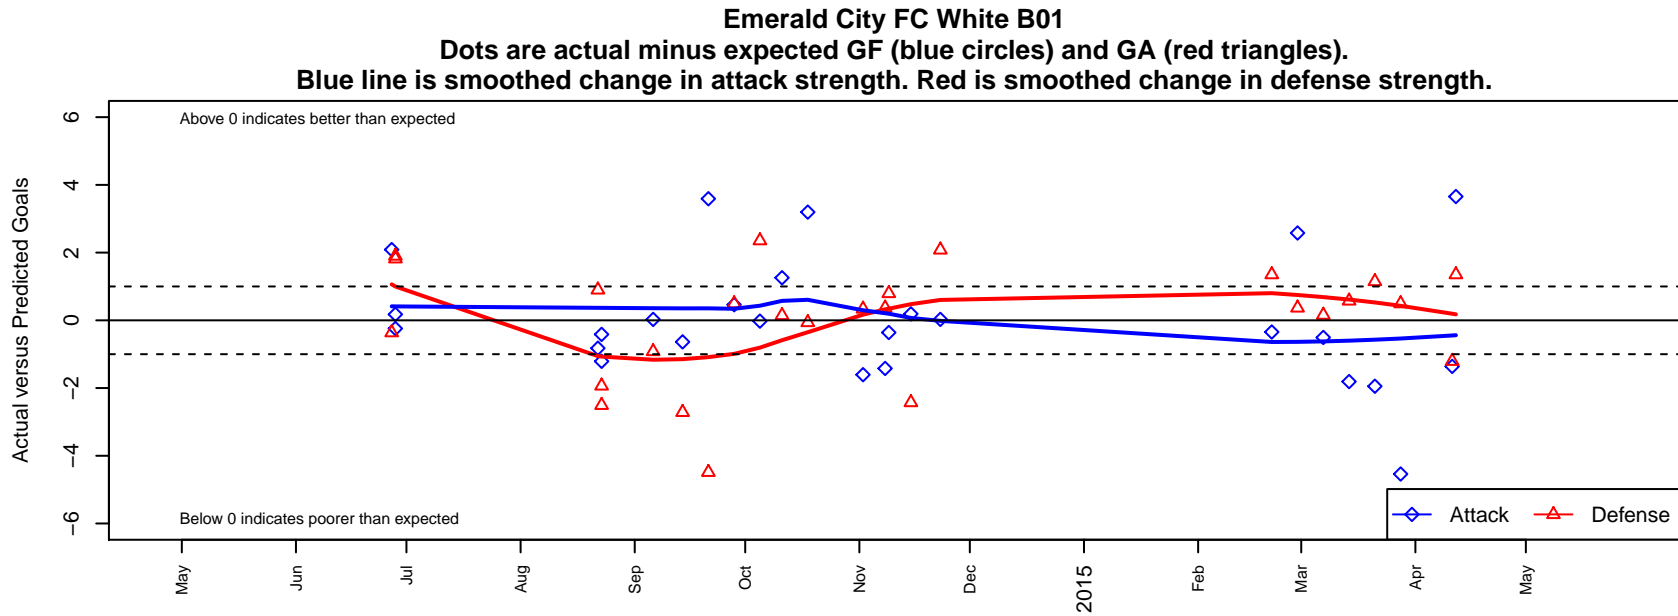

**attack and defense variance (black dot)
relative to other teams
and top 10 in region**

**attack and defense rating
relative to others at age
and all opponents in last 13 months**

Emerald City FC White B01

Emerald City FC
Seattle, WA
B01 total strength=601
attack=0.62 defense=0.41
fall league = PSPL Copa U13
spr league = Spr PSPL Copa U13
notes= Bakken 2013, 2014;

alt names used:
Emerald City FC M01 White
33 ECFC M01 White
ECFC White [B01]
Emerald City FC M01 White

Venues played:
2014 RVS Classic BU13
2014 Puma Pacific Coast Challenge COPA U13
2014 PSPL Copa U13
2014 Spr PSPL Copa U13