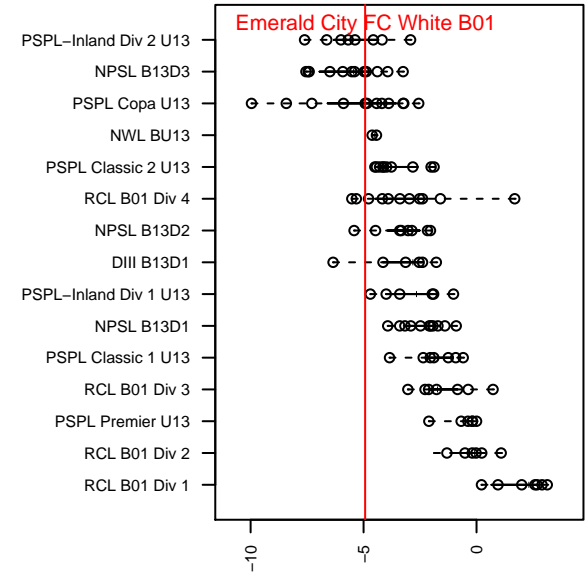

**attack and defense rating
relative to others at age
and all opponents in last 13 months**